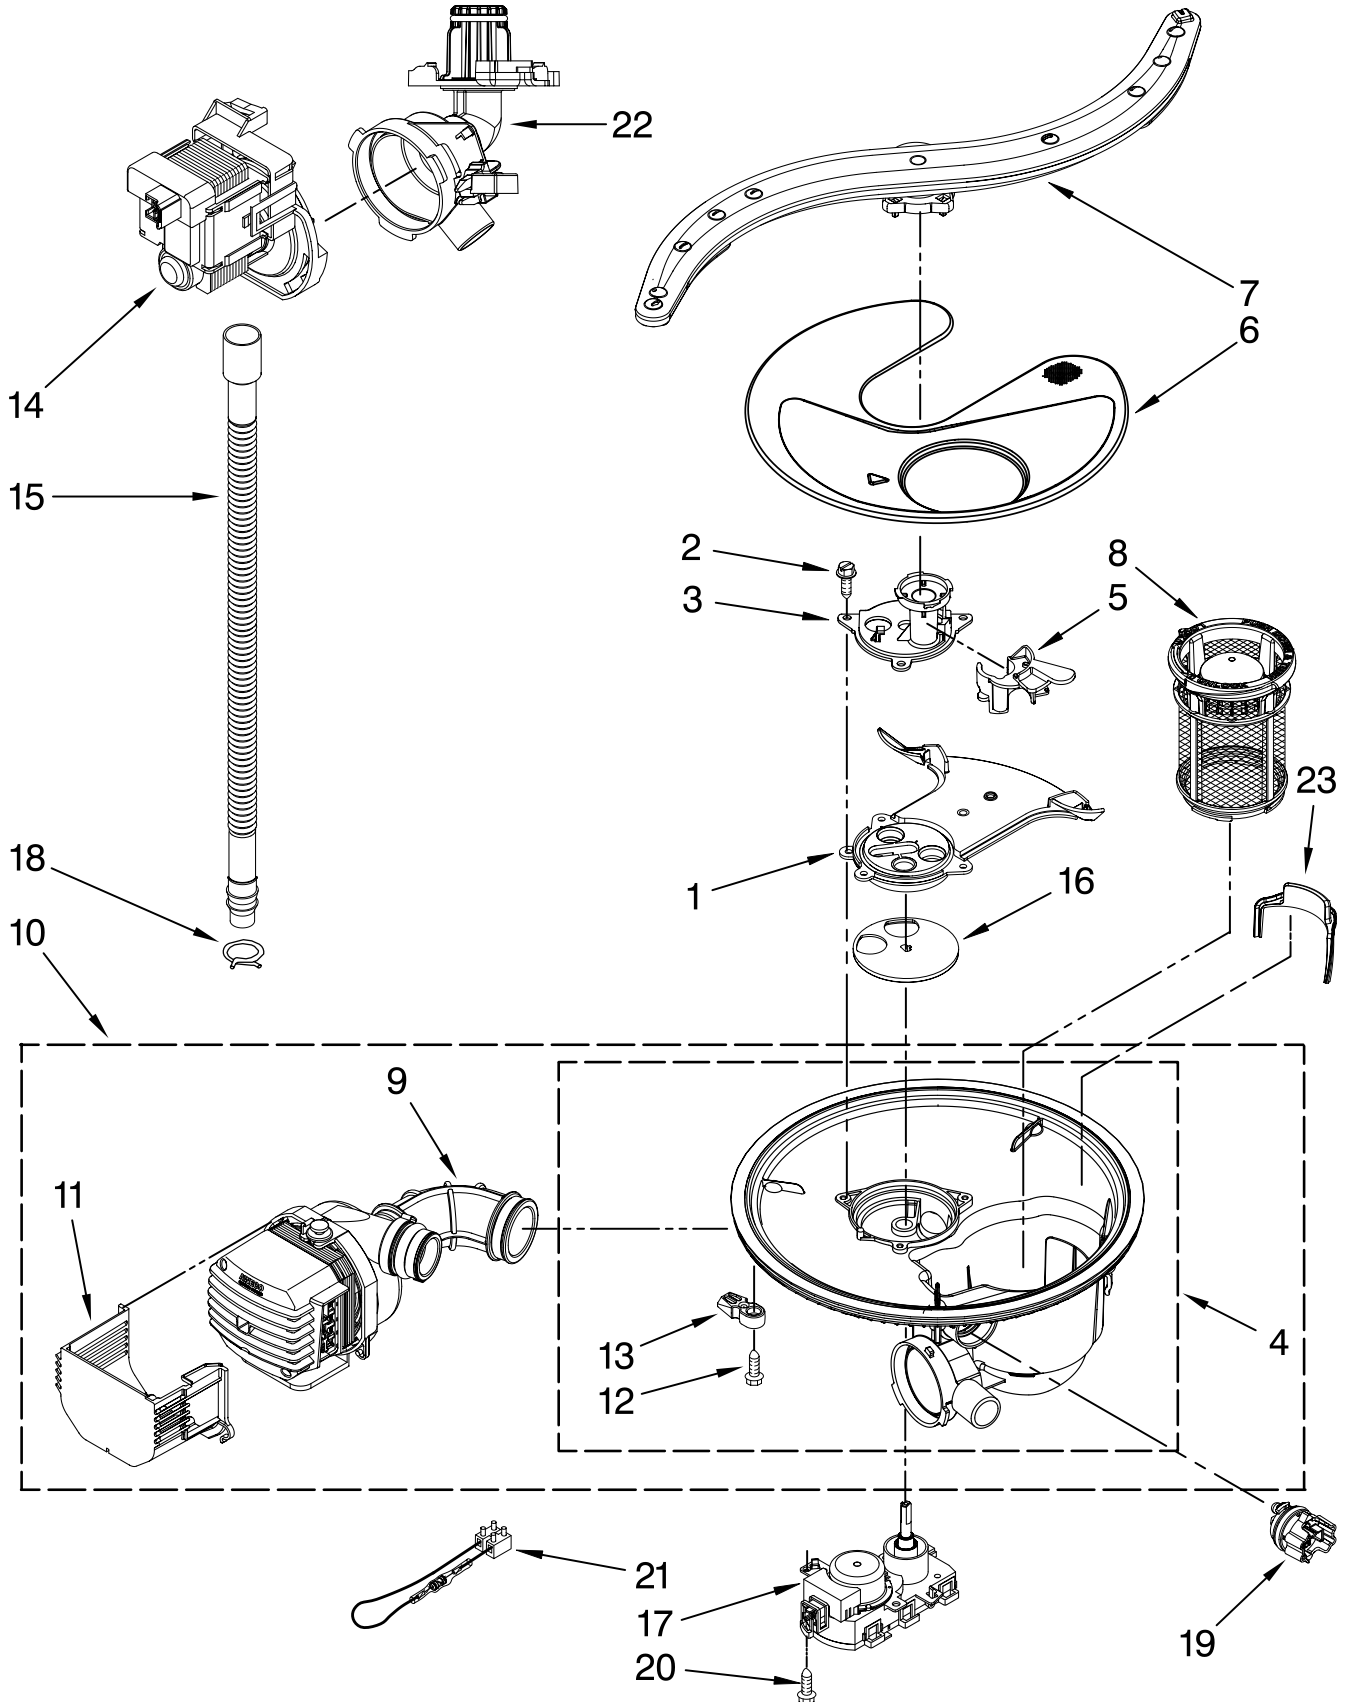

PUMP, WASHARM AND MOTOR PARTS

For Model: KUDE70CVSS0
(Stainless)

FOR ORDERING INFORMATION REFER TO PARTS PRICE LIST

PUMP, WASHARM AND MOTOR PARTS

For Model: KUDE70CVSS0
(Stainless)

<u>Illus.</u> <u>No.</u>	<u>Part</u> <u>No.</u>	<u>DESCRIPTION</u>
1	8579241	Cover, Sieve
2	3400069	Screw
3	8579240	Cover, Outlet
4	W10208687	Sump With Seal (Includes Items 12, 13 and 2 Hose Clamps)
5	8579298	Retainer, Feed Tube
6	8579253	Screen
7	W10084508	Wash Arm Assembly
8	W10056426	Filter Cup, Assembly
9	8579311	Hose, Inlet (Includes 3 Hose Clamps)
10	W10056309	Motor & Sump Assy. (Includes Item 21)
11	8579272	Shield, Motor
12	3400072	Screw
13	8579289	Tab, Sump
14	W10158351	Pump, Drain
15	8269144	Hose, Drain
16	8579251	Disc-Valve Diverter
17	W10208691	Motor, Diverter Valve (Includes Item 21)
18	356138	Hose Clamp
19	W10134017	Optical Water Indicator
20	9741232	Screw
21	W10083167	Fuse In-Line
22	W10179455	Drain, De-Coupler Assembly
23	W10056308	Baffle, Sump

FOR ORDERING INFORMATION REFER TO PARTS PRICE LIST